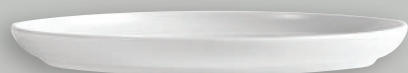

## Overview

**Applications:** Ideal for formal dining, plating, and presentations.

Colors

Grey

Black

White

Terracotta

290 mm Plate