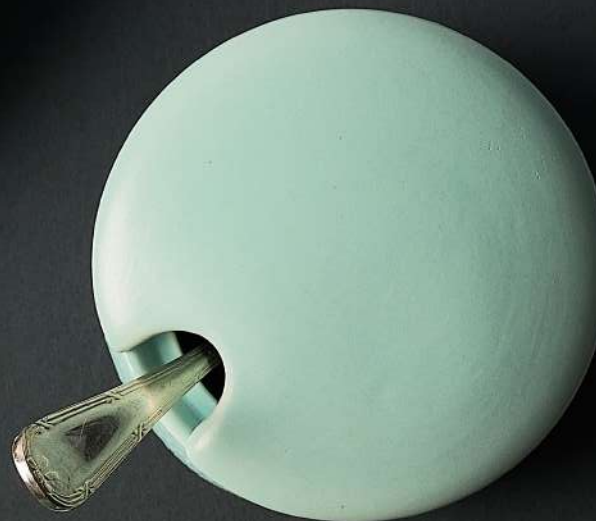

Philosophy

Inspired by the harmonious interplay between water and sand, the Duetto tableware set captures the essence of the Mediterranean Coast with sophistication.

Each piece features a dual-textured design, with a smooth inner surface representing water and a matte outer surface reflecting sand.