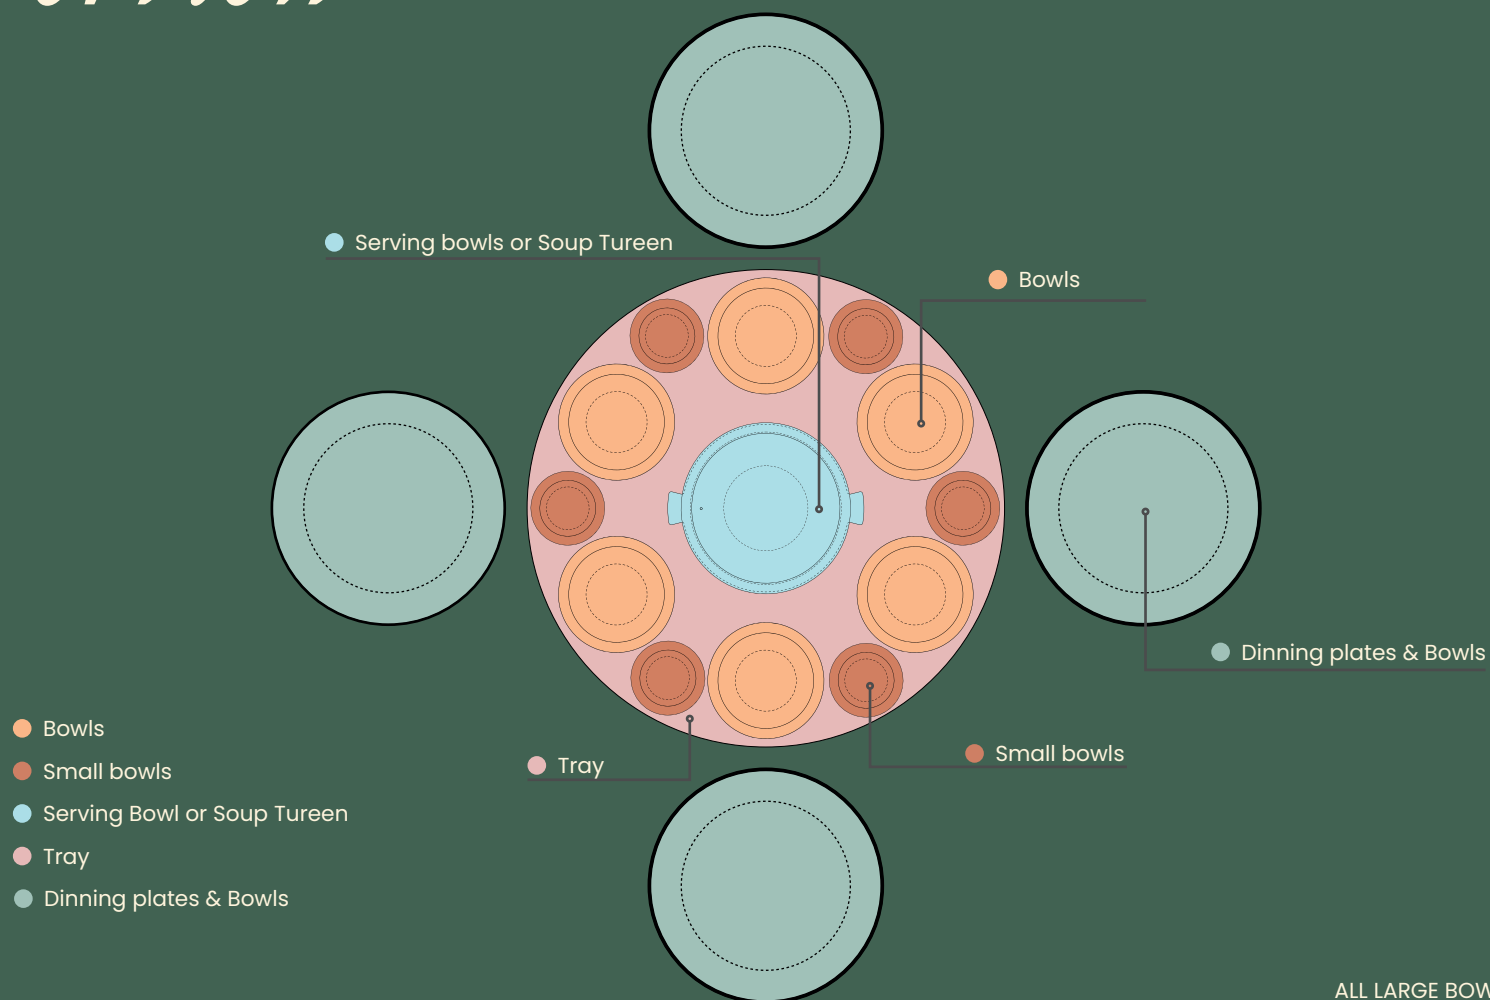

SETS CONFIGURATION *Overview*